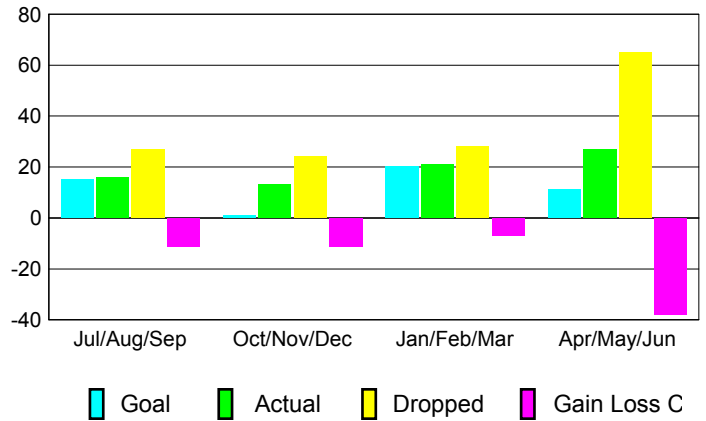

GMT: **RONAL LUXTON**

Location: **NEW ZEALAND**

GMT CA: **7**

CLUBS

Month	New Club Goal	Actual New Clubs	Actual Dropped Clubs	Gain/Loss of Clubs
2012-2013				
Jul/Aug/Sep	0	0	0	0
Oct/Nov/Dec	0	0	0	0
Jan/Feb/Mar	1	0	0	0
Apr/May/June	1	0	1	-1
Totals	2	0	1	-1

MEMBERSHIP

Month	Net Memb Goal	Actual New Memb	Actual Dropped Memb	Gain/Loss of Memb
2012-2013				
Jul/Aug/Sep	15	16	27	-11
Oct/Nov/Dec	1	13	24	-11
Jan/Feb/Mar	20	21	28	-7
Apr/May/June	11	27	65	-38
Totals	47	77	144	-67

Club Results 2012-2013

Goal, New, Dropped, Gain/Loss

Membership Results 2012-2013

Goal, New, Dropped, Gain/Loss

YTD Status Quo Clubs 2012-2013

Status Quo Clubs Compared to Status Quo Members

Gender Comparison 2012-2013