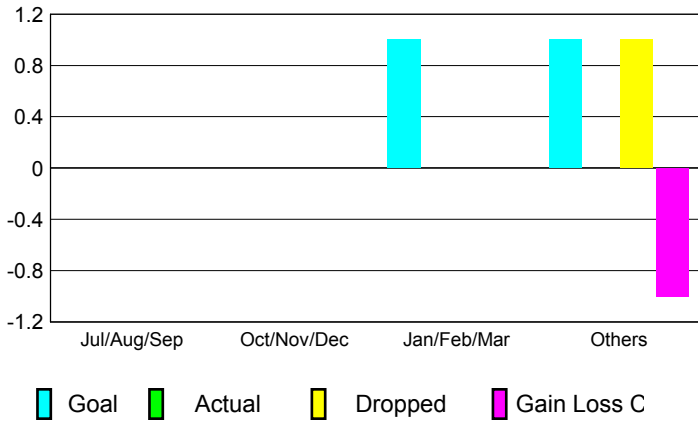

GMT: **RONAL LUXTON**

Location: **NEW ZEALAND**

GMT CA: **7**

CLUBS

Month	New Club Goal	Actual New Clubs	Actual Dropped Clubs	Gain/Loss of Clubs
2012-2013				
Jul/Aug/Sep	0	0	0	0
Oct/Nov/Dec	0	0	0	0
Jan/Feb/Mar	1	0	0	0
Apr/May/June	1	0	1	-1
Totals	2	0	1	-1

MEMBERSHIP

Month	Net Memb Goal	Actual New Memb	Actual Dropped Memb	Gain/Loss of Memb
2012-2013				
Jul/Aug/Sep	15	16	27	-11
Oct/Nov/Dec	1	13	24	-11
Jan/Feb/Mar	20	21	28	-7
Apr/May/June	11	27	65	-38
Totals	47	77	144	-67

Club Results 2012-2013

Goal, New, Dropped, Gain/Loss

Membership Results 2012-2013

Goal, New, Dropped, Gain/Loss

YTD Status Quo Clubs 2012-2013

Status Quo Clubs Compared to Status Quo Members

Gender Comparison 2012-2013